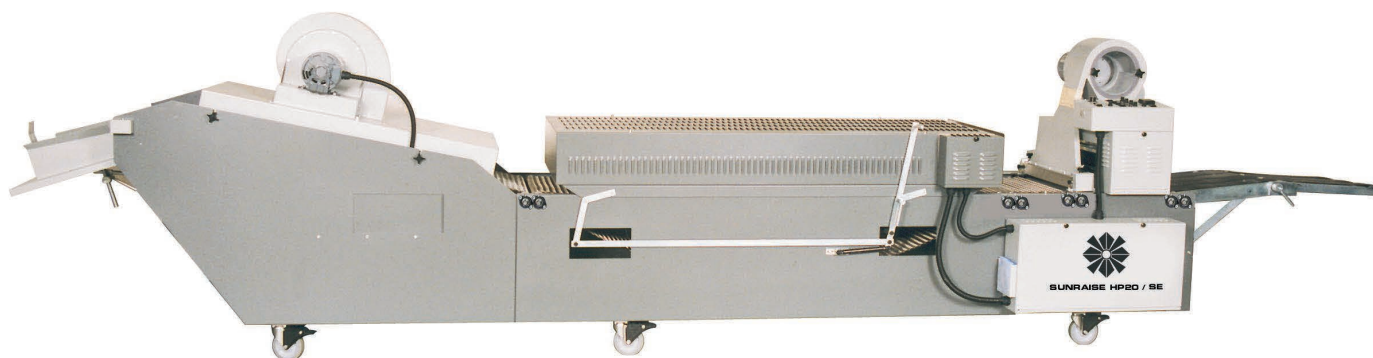

CARLO GASPERINI

SUNRAISE HP-20

ELECTRICAL REQUIREMENTS	FLOOR SPACE	MAXIMUM HEAT
220 o 380 o 480V / 3 phase	Length 5,79m Height 1,45m Width 1,09m	22.400 Watt
MAXIMUM STOCK WIDTH	WEIGHT	MAXIMUM SPEED/ SUGGESTED
50,8 cm	635 kg	13.000 iph / 5.000 iph